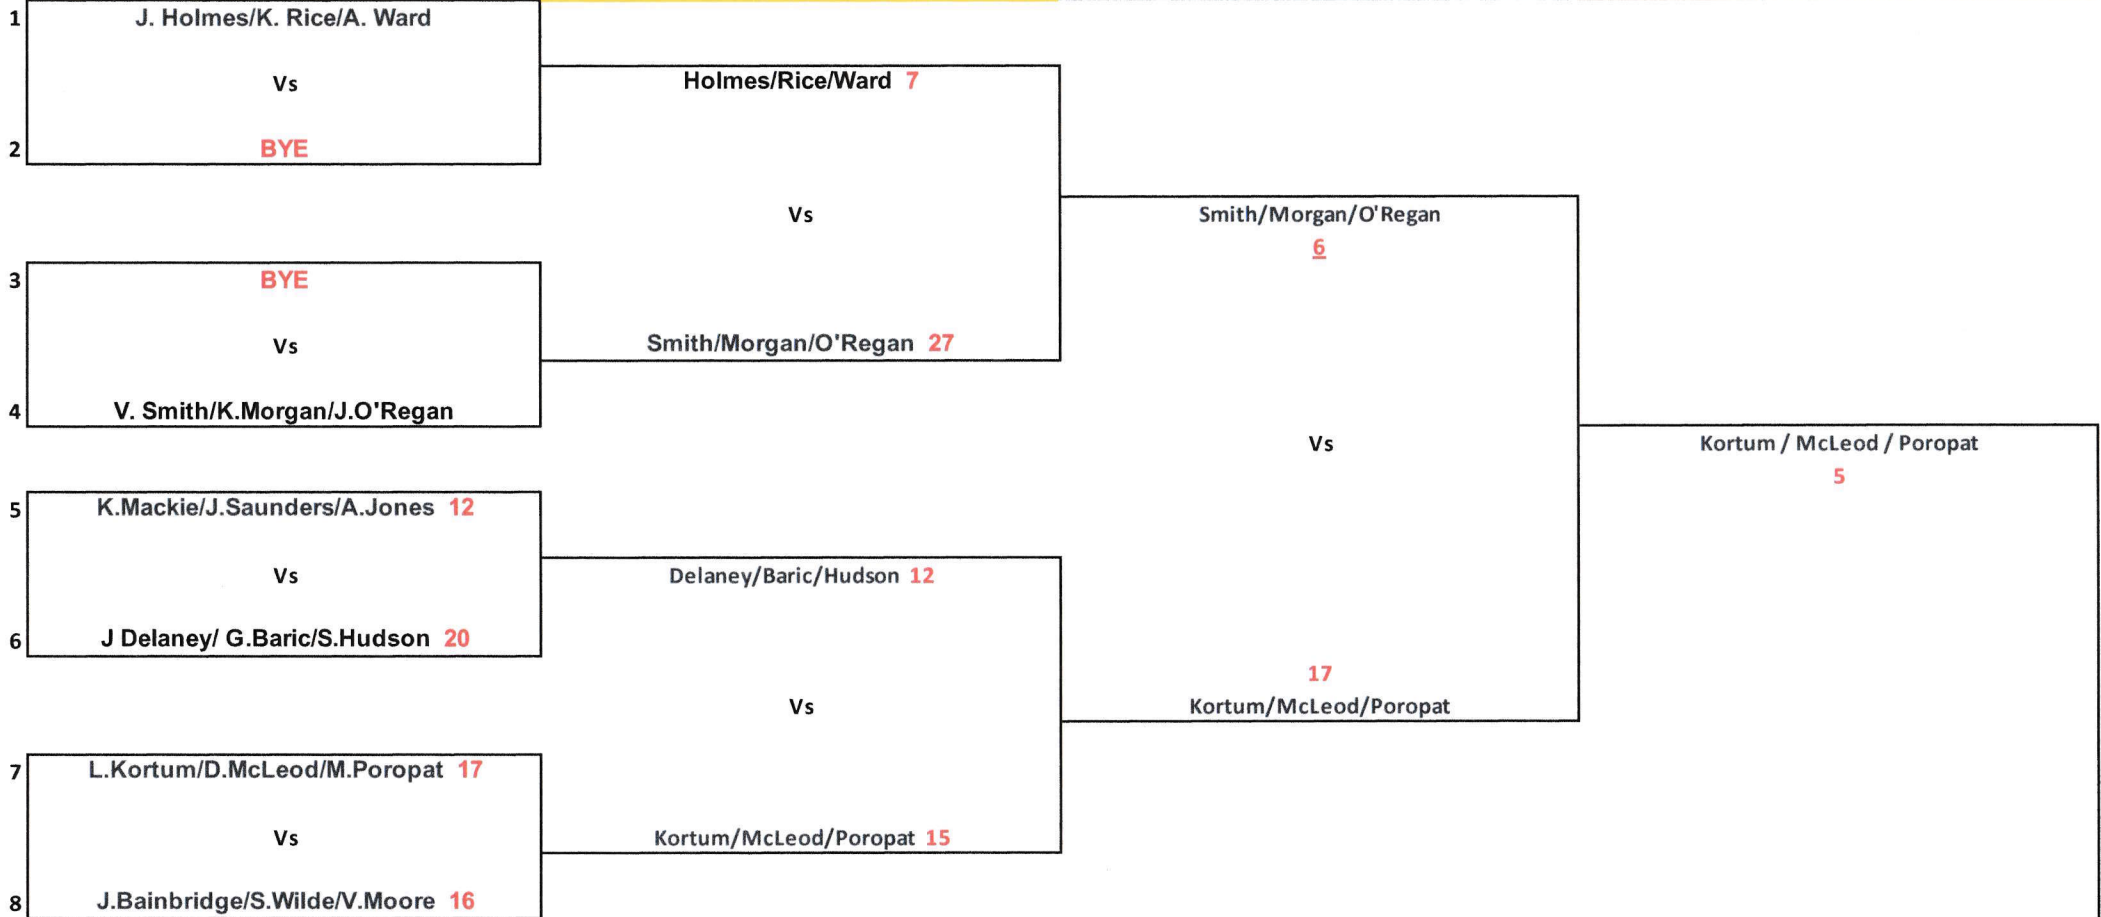

ERBR - 2020/2021 - Women's Triples

played at Lilydale

played at Vermont Sth

played at Vermont Sth

Round 1

Qtr Final

Semi Final

Final

14/2/2021-9.30 am

14/2/2021-1.30 pm

29/3/2021-6.00 pm

31/3/2021-6.00 pm

ERBR - 2020/2021 - Women's Triples

played at **Glen Waverley**

played at **Vermont Sth**

played at **Vermont Sth**

Twilight

Twilight

Round 1

Qtr Final

Semi Final

Final

14/2/2021-9.30 am

14/2/2021-1.30 pm