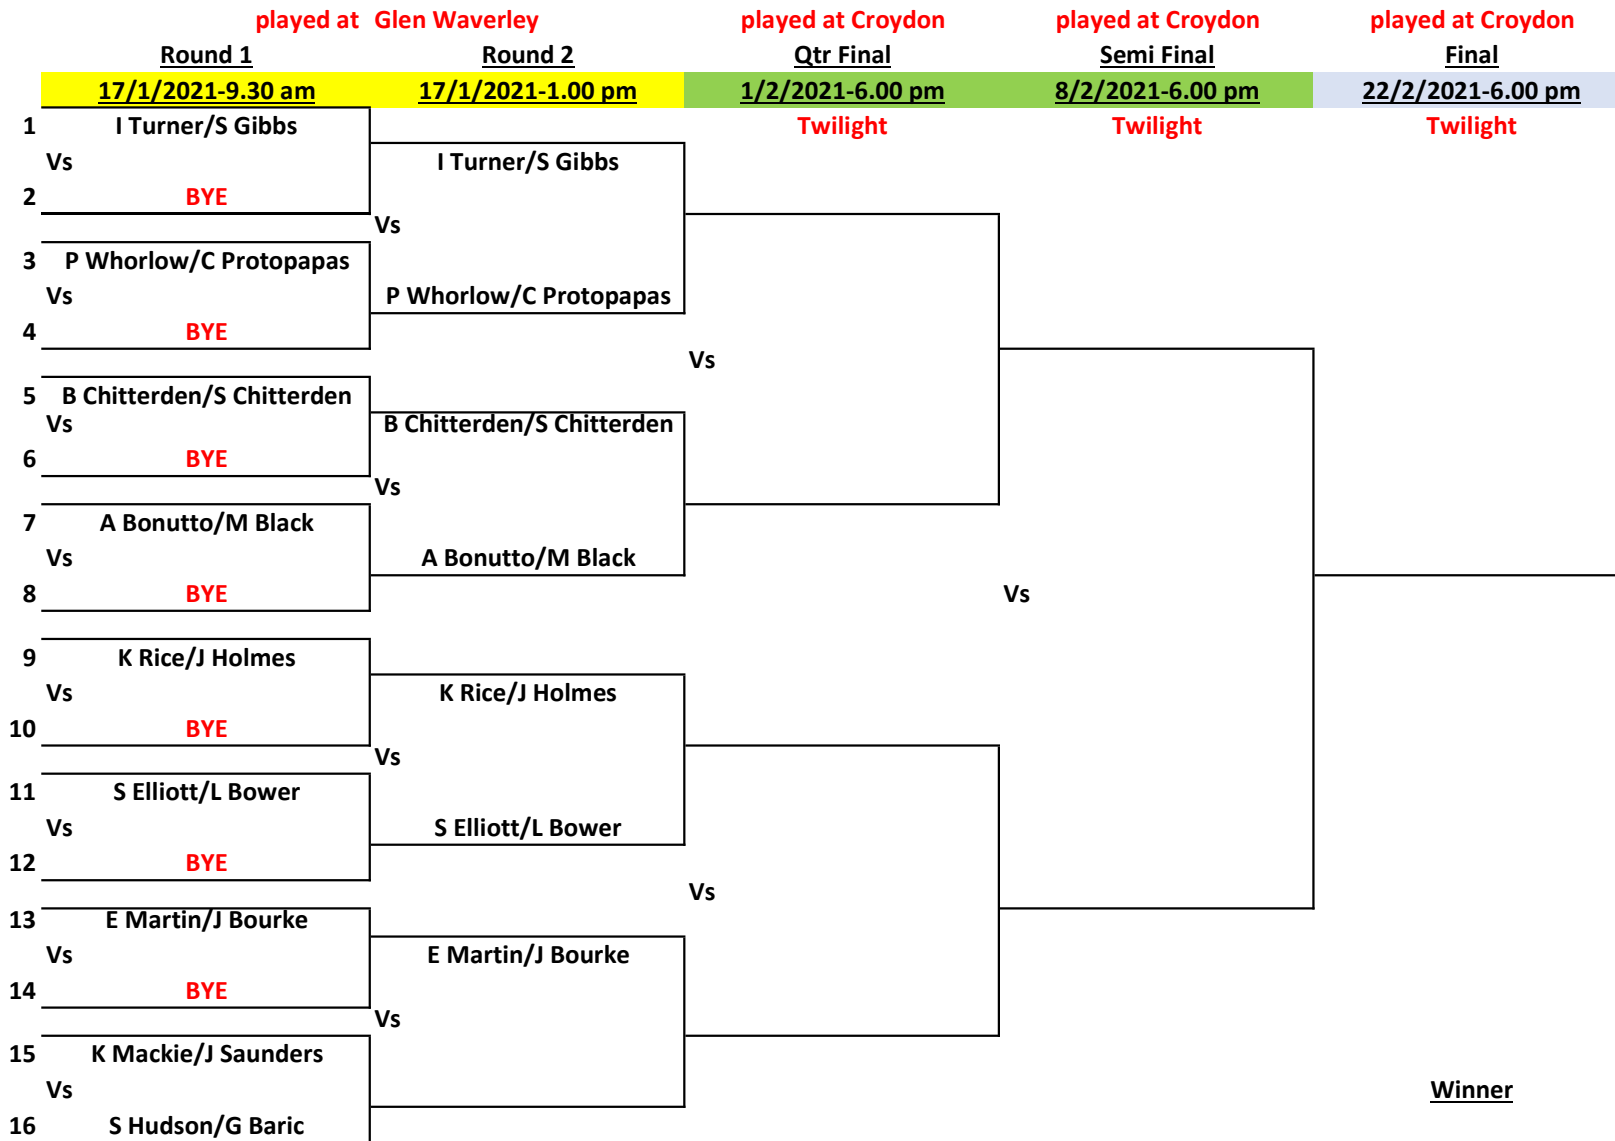

ERBR - 2020/2021 - Women's Open Pairs

Winner

ERBR - 2020/2021 - Women's Open Pairs

played at **Blackburn**

played at **Croydon**

played at **Croydon**

played at **Croydon**

	<u>Round 1</u>	<u>Round 2</u>	<u>Qtr Final</u>	<u>Semi Final</u>	<u>Final</u>
	17/1/2021-9.30 am	17/1/2021-1.00 pm	1/2/2021-6.00 pm	8/2/2021-6.00 pm	22/2/2021-6.00 pm
17	J Bainbridge/V Moore	Vs S Miller/J Whitehead	Twilight	Twilight	Twilight
	Vs				
18	L Camm/C Battersby	Vs V Smith/K Morgan	Vs	Vs	Vs
	Vs				
19	S Miller/J Whitehead	Vs J Macgregor/J Williamson	Vs	Vs	Vs
	Vs				
20	BYE	Vs R Phillips/L Young	Vs	Vs	Vs
	Vs				
21	V Smith/K Morgan	Vs T Cullinane/K Day	Vs	Vs	Vs
	Vs				
22	BYE	Vs L Kortum/D McLeod	Vs	Vs	Vs
	Vs				
23	J MacGregor/J Williamson	Vs K Barton/O Slade	Vs	Vs	Vs
	Vs				
24	BYE	Vs	Vs	Vs	Vs
	Vs				
25	R Phillips/L Young	Vs	Vs	Vs	Vs
	Vs				
26	BYE	Vs	Vs	Vs	Vs
	Vs				
27	T Cullinane/K Day	Vs	Vs	Vs	Vs
	Vs				
28	BYE	Vs	Vs	Vs	Vs
	Vs				
29	L Kortum/D McLeod	Vs	Vs	Vs	Vs
	Vs				
30	BYE	Vs	Vs	Vs	Vs
	Vs				
31	K Barton/O Slade	Vs	Vs	Vs	Vs
	Vs				
32	BYE	Vs	Vs	Vs	Vs
	Vs				