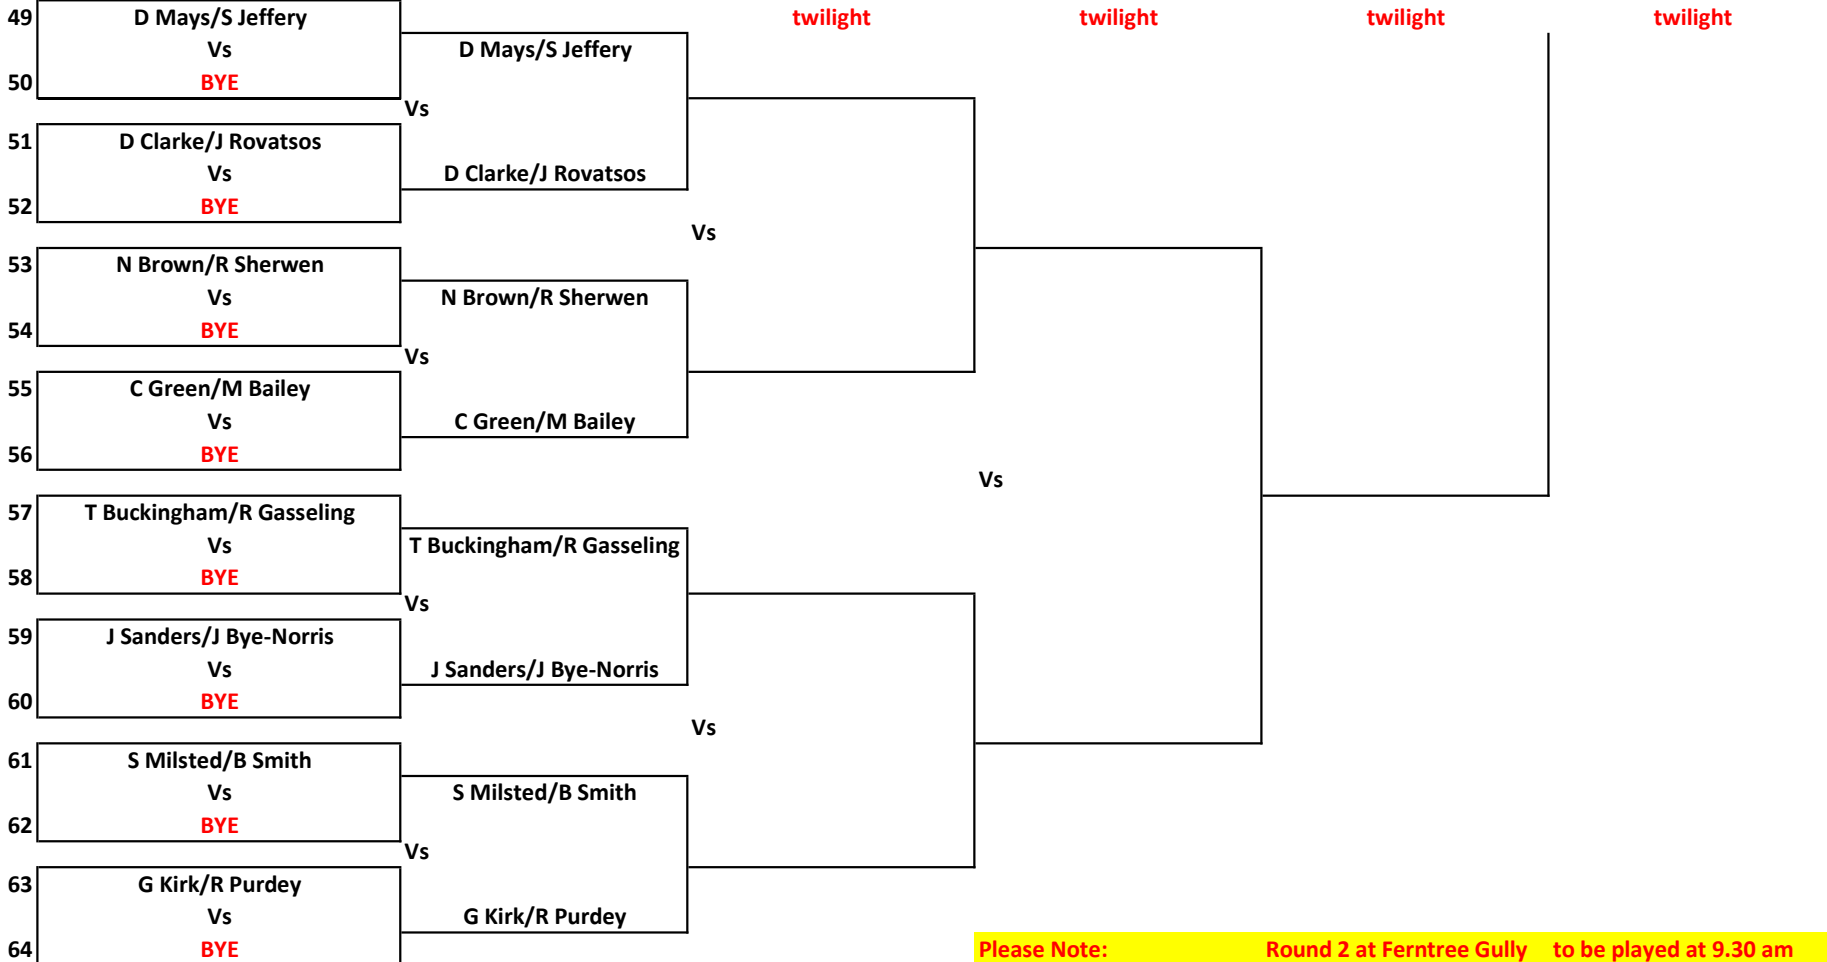

Vs

Vs

Vs

ERBR - 2019/2020 - Men's Pairs

played at Vermont South

played at Berwick

played at Croydon

played at Croydon

17/1/2020-1.00 pm

18/1/2021-6.00 pm

1/2/2021-6.00 pm

8/2/2021-6.00 pm

22/2/2021 - 6.00 pm

ERBR - 2019/2020 - Men's Pairs

played at Ferntree Gully

played at Berwick

played at Croydon

played at Croydon

played at Croydon

Round 1

Round 2

Round 3

Quarter Final

Semi Final

Final

17/01/2020 -9.30 am

17/1/2020-9.30 am

18/1/2021-6.00 pm

1/2/2021-6.00 pm

8/2/2021-6.00 pm

22/2/2021 - 6.00 pm

Please Note: Round 2 at Ferntree Gully to be played at 9.30 am