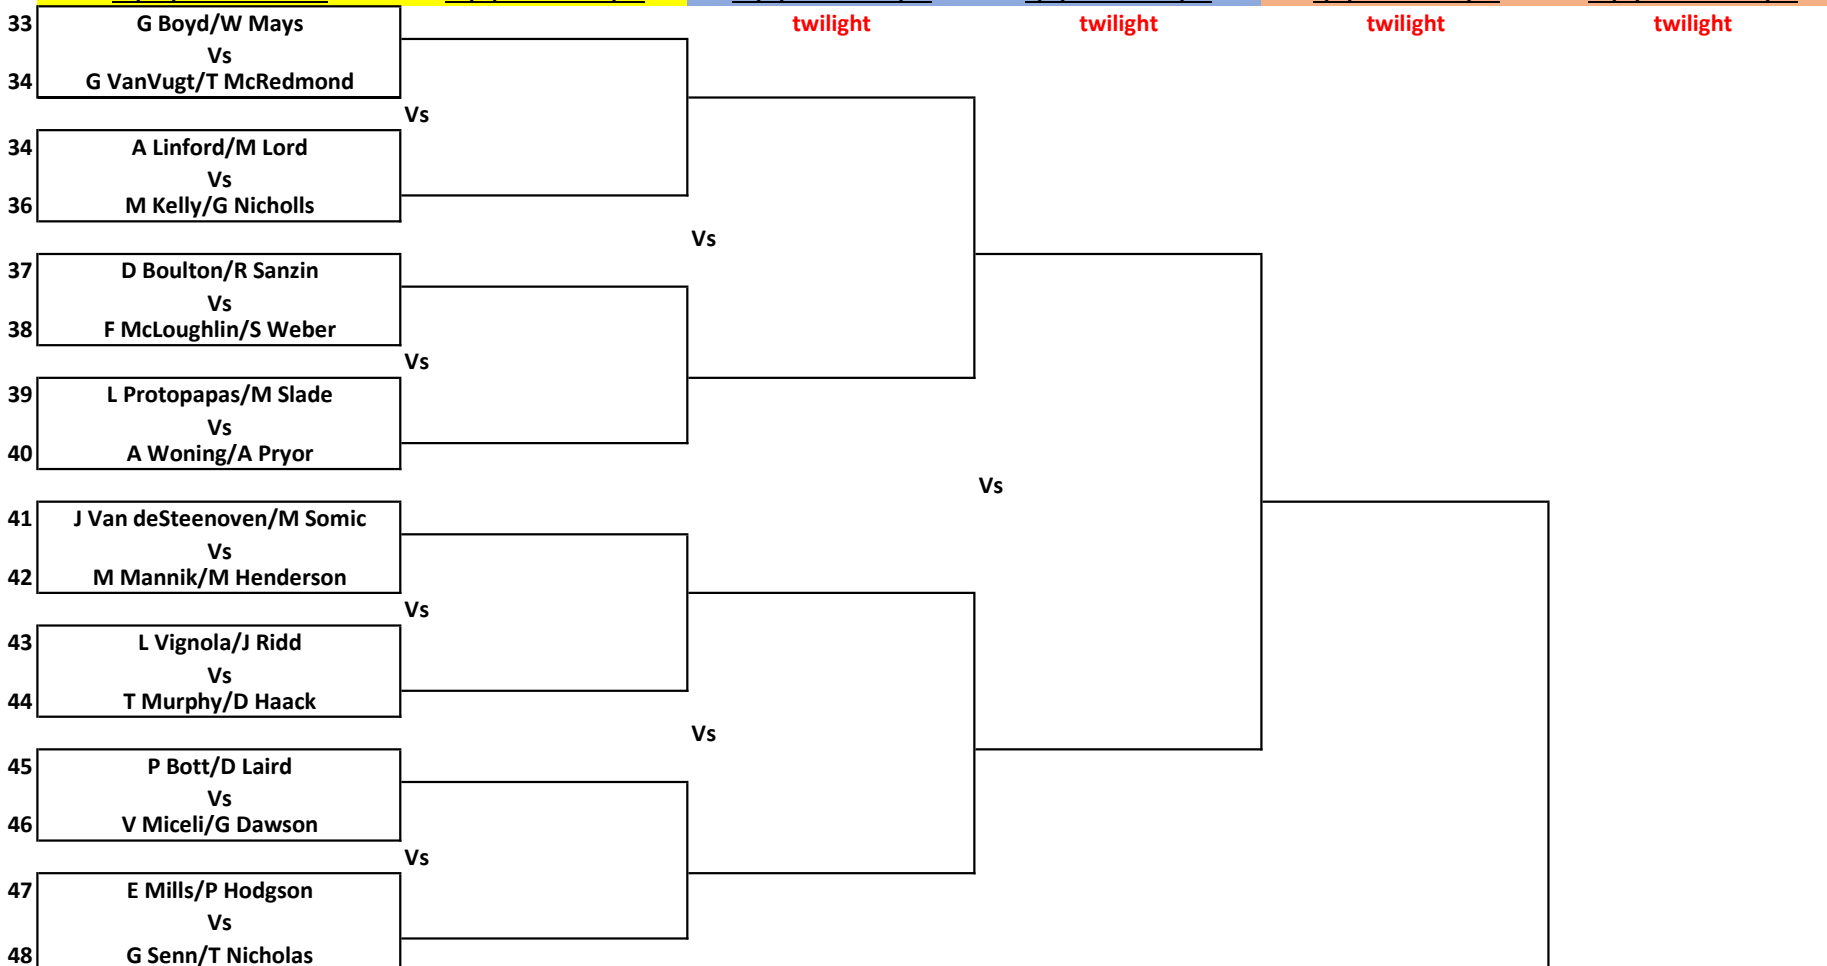

Vs

Vs

Vs

ERBR - 2019/2020 - Men's Pairs

played at Vermont South

played at Berwick

played at Croydon

played at Croydon

played at Croydon

Round 1

Round 2

Round 3

Quarter Final

Semi Final

Final

17/01/2020 -9.30 am

17/1/2020-1.00 pm

18/1/2021-6.00 pm

1/2/2021-6.00 pm

8/2/2021-6.00 pm

22/2/2021 - 6.00 pm

ERBR - 2019/2020 - Men's Pairs

played at Ferntree Gully

played at Berwick