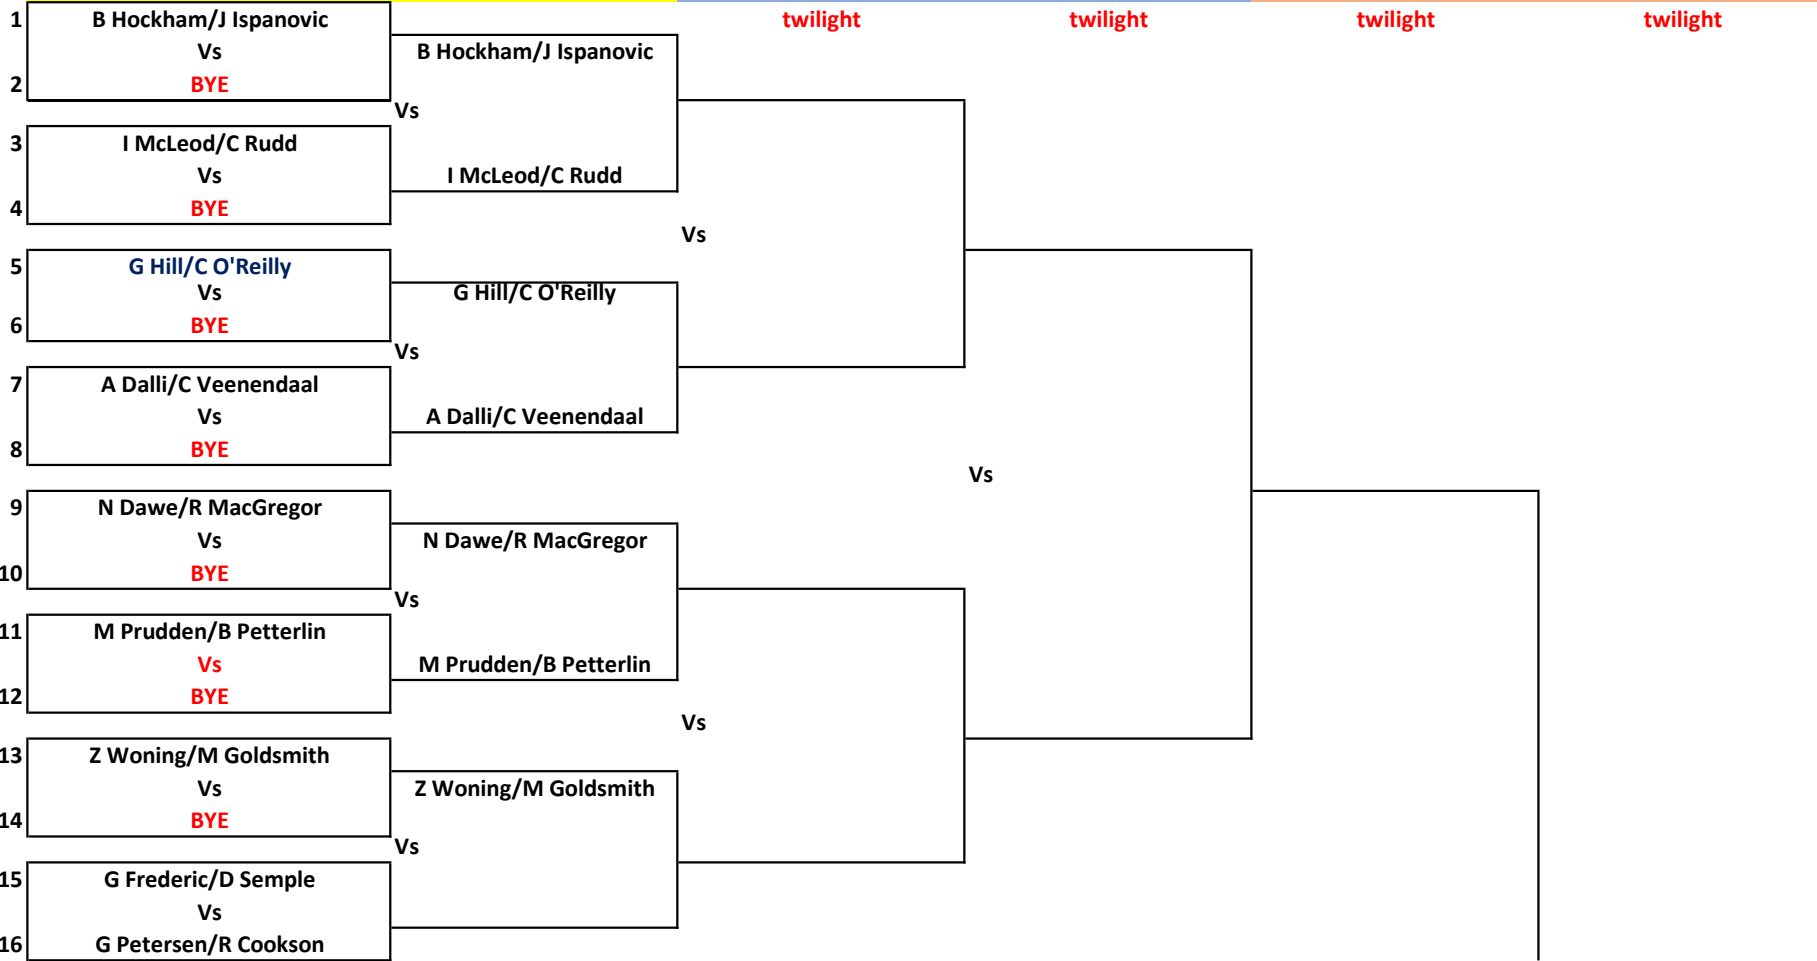

ERBR - 2020/2021 - Men's Pairs

played at Lilydale

played at Berwick

played at Croydon

played at Croydon

played at Croydon

Round 1

Round 2

Round 3

Quarter Final

Semi Final

Final

17/01/2020 -9.30 am

17/1/2020-1.00 pm

18/1/2021-6.00 pm

1/2/2021-6.00 pm

8/2/2021-6.00 pm

22/2/2021 - 6.00 pm

ERBR - 2019/2020 - Men's Pairs

played at Lilydale

played at Berwick

played at Cropton

played at Cropton

played at Cropton